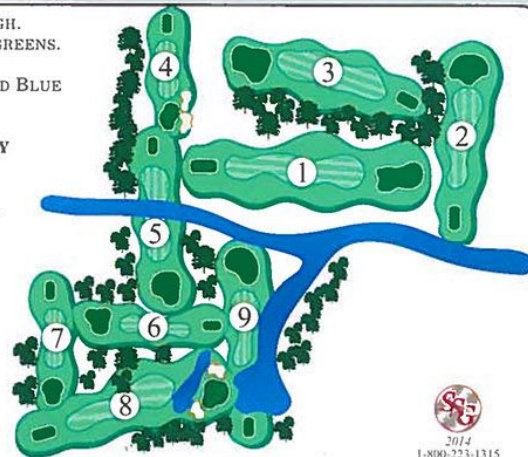

COURSE / SLOPE RATING

Championship 66.8 / 105

Men's 65.9 / 103

Ladies' 63.0 / 96

Date _____

Scorer _____

Attest _____

2014
1-800-223-1315